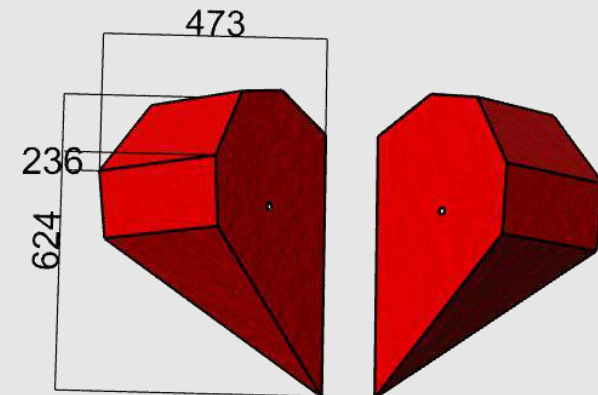

Desert Heart

沙漠之心

MQ-64A

MQ-64B

NUMBER·ID : MQ-64
NR.OF PIECES IN SET : 2
SIZE : 114*86*43
DIFFICULTY : ★★☆☆

MQ-65A

MQ-65B

NUMBER·ID : MQ-65
NR.OF PIECES IN SET : 2
SIZE : 85*65*32
DIFFICULTY : ★★☆☆