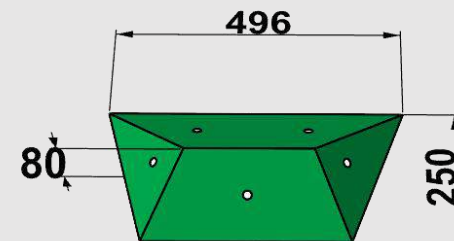

MQ1-MQ10

MQ-13A

MQ-13B

NUMBER·ID : MQ-13
NR.OF PIECES IN SET : 2
SIZE : 70*39*15
DIFFICULTY : ★★★☆

MQ-12A

MQ-12B

NUMBER·ID : MQ-12
NR.OF PIECES IN SET : 2
SIZE : 60*33*10
DIFFICULTY : ★★★★★☆

Diagonal wooden
对角木制点