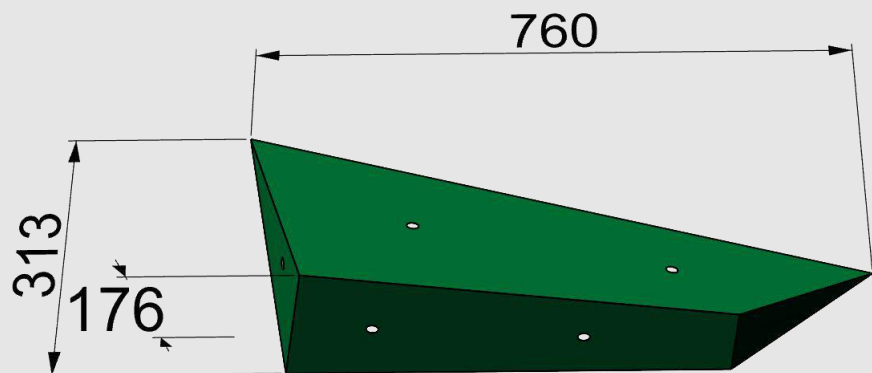

NUMBER·ID : MQ-37
NR.OF PIECES IN SET : 1
SIZE : 76*31*18
DIFFICULTY : ★★☆☆

MQ-37