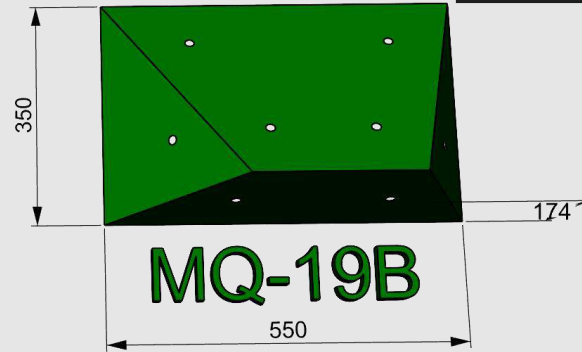

Regular wooden 规则木制点

NUMBER·ID : MQ-19

NR.OF PIECES IN SET : 2

SIZE : 55*35*24

55*35*17

DIFFICULTY : ★★★

NUMBER·ID : MQ-20

NR.OF PIECES IN SET : 2

SIZE : 55*35*21

55*35*14

DIFFICULTY : ★★★