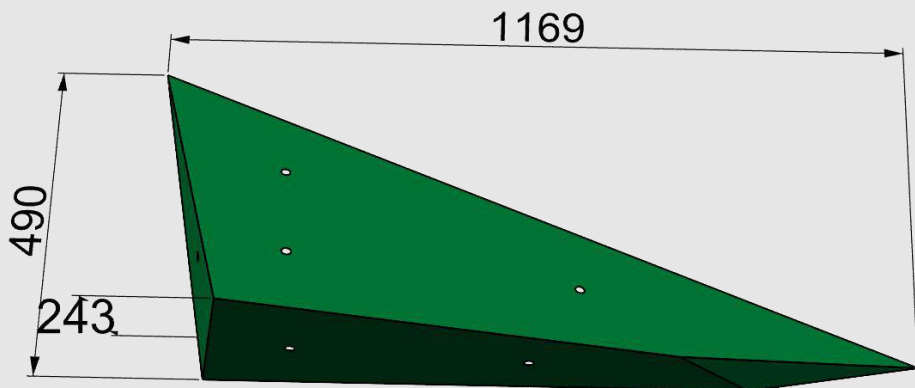

MQ-29

NUMBER·ID : MQ-29
NR.OF PIECES IN SET : 1
SIZE : 117*49*24
DIFFICULTY : ★★☆☆