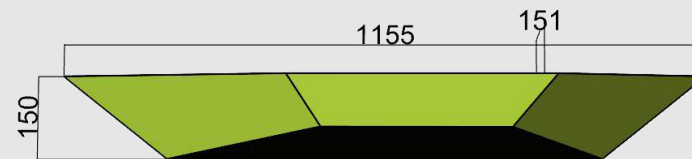

型号·Reference : MQ

NUMBER·ID : MQ-45

NR.OF PIECES IN SET : 2

SIZE : 116*15*13

DIFFICULTY : ★★☆☆

NUMBER·ID : MQ-46

NR.OF PIECES IN SET : 2

SIZE : 116*15*13

DIFFICULTY : ★★☆☆

MQ-47A

MQ-47B

NUMBER·ID : MQ-47

NR.OF PIECES IN SET : 2

SIZE : 116*15*15

DIFFICULTY : ★★☆☆

twin points
双生点