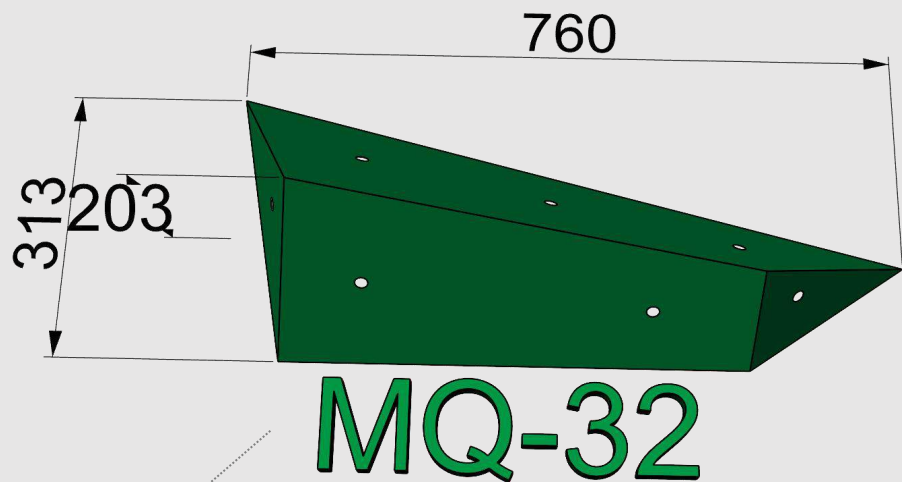

NUMBER·ID : MQ-30
NR.OF PIECES IN SET : 1
SIZE : 117*49*40
DIFFICULTY : ★☆

MQ-31

NUMBER·ID : MQ-31
NR.OF PIECES IN SET : 1
SIZE : 117*49*28
DIFFICULTY : ★★☆☆

wooden polygon
木制多边形

wooden polygon 木制多边形

NUMBER·ID : MQ-34
NR.OF PIECES IN SET : 1
SIZE : 76*31*32
DIFFICULTY : ★☆