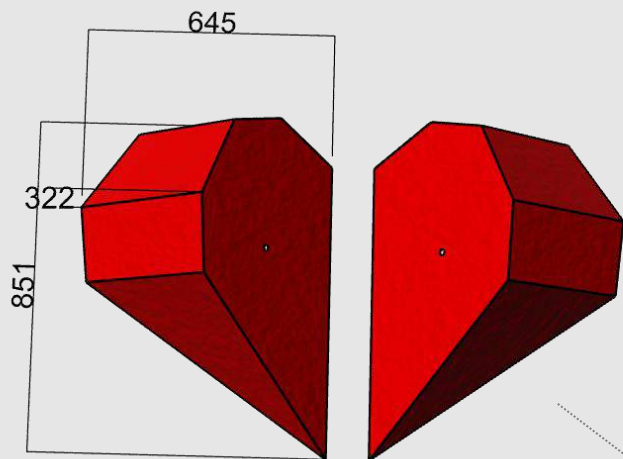

Desert Heart

沙漠之心

MQ-64A

MQ-64B

NUMBER·ID : MQ-64
NR.OF PIECES IN SET : 2
SIZE : 114*86*43
DIFFICULTY : ★★☆☆

MQ-65A

MQ-65B

NUMBER·ID : MQ-65
NR.OF PIECES IN SET : 2
SIZE : 85*65*32
DIFFICULTY : ★★☆☆