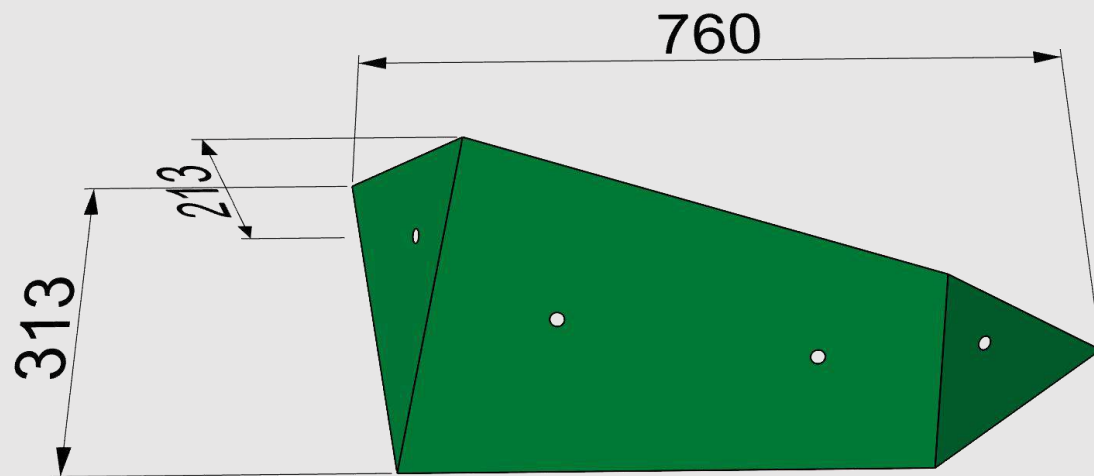

NUMBER·ID : MQ-36
NR.OF PIECES IN SET : 1
SIZE : 76*31*21
DIFFICULTY : ★★☆☆

MQ-36

wooden polygon
木制多边形