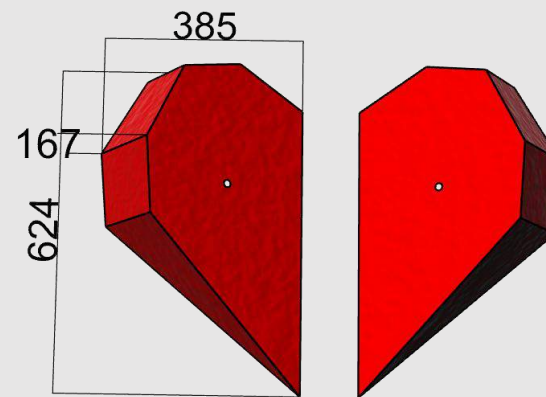

MQ-60A

MQ-60B

NUMBER·ID : MQ-60
NR.OF PIECES IN SET : 2
SIZE : 62*36*11
DIFFICULTY : ★★★★★

MQ-58A

MQ-58B

NUMBER·ID : MQ-58
NR.OF PIECES IN SET : 2
SIZE : 114*65*21
DIFFICULTY : ★★★★★

型号·Reference : MQ

NUMBER·ID : MQ-61
NR.OF PIECES IN SET : 2
SIZE : 114*70*30
DIFFICULTY : ★★☆☆

MQ-61A MQ-61B

Desert Heart

沙漠之心

MQ-62A MQ-62B

NUMBER·ID : MQ-62
NR.OF PIECES IN SET : 2
SIZE : 85*53*23
DIFFICULTY : ★★★★★

MQ-63A MQ-63B

NUMBER·ID : MQ-63
NR.OF PIECES IN SET : 2
SIZE : 62*39*17
DIFFICULTY : ★★★★★