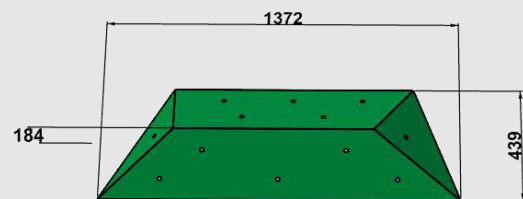

Diagonal wooden 对角木制点

型号·Reference : MQ

NUMBER·ID : MQ-14
NR.OF PIECES IN SET : 2
SIZE : 79*44*20
DIFFICULTY : ★★★

MQ-16A

NUMBER·ID : MQ-16
NR.OF PIECES IN SET : 2
SIZE : 137*44*18
DIFFICULTY : ★★★

MQ-15A

NUMBER·ID : MQ-15
NR.OF PIECES IN SET : 2
SIZE : 90*36*18
DIFFICULTY : ★★★☆

NUMBER·ID : MQ-17
NR.OF PIECES IN SET : 2
SIZE : 162*60*22
DIFFICULTY : ★★★