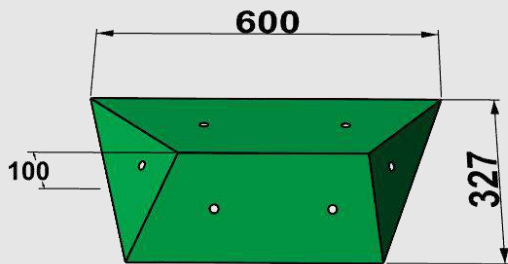

MQ1-MQ10

MQ-13A

MQ-13B

NUMBER·ID : MQ-13
NR.OF PIECES IN SET : 2
SIZE : 70*39*15
DIFFICULTY : ★★★☆

MQ-12A

MQ-12B

NUMBER·ID : MQ-12
NR.OF PIECES IN SET : 2
SIZE : 60*33*10
DIFFICULTY : ★★★★★☆

Diagonal wooden
对角木制点