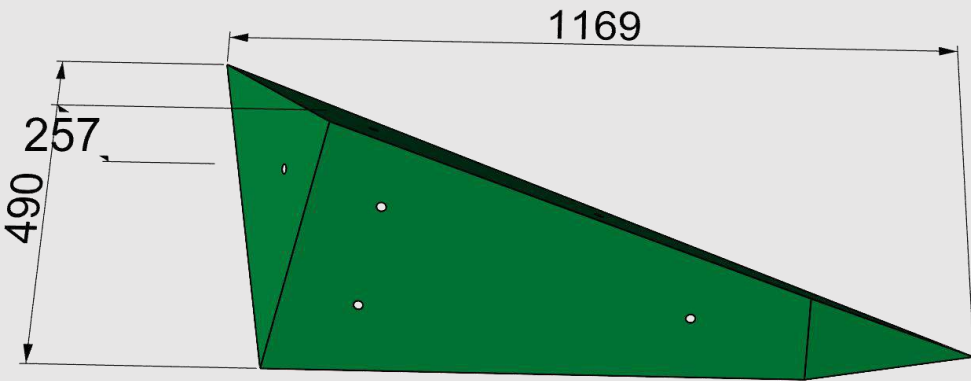

MQ-26

NUMBER·ID : MQ-27

NR.OF PIECES IN SET : 1

SIZE : 117*49*35

DIFFICULTY : ★★★

MQ-27

wooden polygon

木制多边形