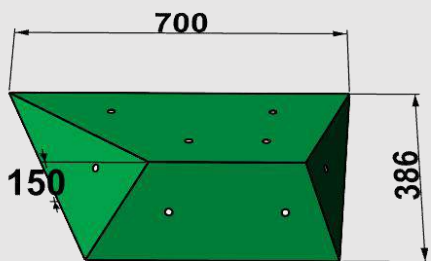

NUMBER·ID : MQ-13
NR.OF PIECES IN SET : 2
SIZE : 70*39*15
DIFFICULTY : ★★★☆

MQ-12A

NUMBER·ID : MQ-12
NR.OF PIECES IN SET : 2
SIZE : 60*33*10
DIFFICULTY : ★★★★★☆

Diagonal wooden
对角木制点

MQ-11B

NUMBER·ID : MQ-11
NR.OF PIECES IN SET : 2
SIZE : 50*25*8
DIFFICULTY : ★★★☆☆