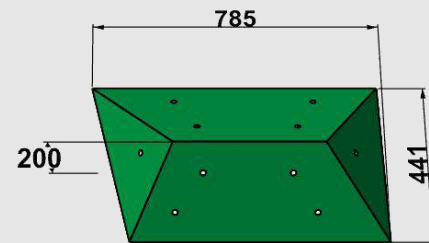

MQ1-MQ10

MQ-13A

MQ-13B

NUMBER·ID : MQ-13
NR.OF PIECES IN SET : 2
SIZE : 70*39*15
DIFFICULTY : ★★★☆

MQ-12A

MQ-12B

NUMBER·ID : MQ-12
NR.OF PIECES IN SET : 2
SIZE : 60*33*10
DIFFICULTY : ★★★★★☆

Diagonal wooden
对角木制点

MQ-11A

MQ-11B

NUMBER·ID : MQ-11
NR.OF PIECES IN SET : 2
SIZE : 50*25*8
DIFFICULTY : ★★★☆☆

Diagonal wooden 对角木制点

型号·Reference : MQ

MQ-14A

NUMBER·ID : MQ-14
NR.OF PIECES IN SET : 2
SIZE : 79*44*20
DIFFICULTY : ★★★