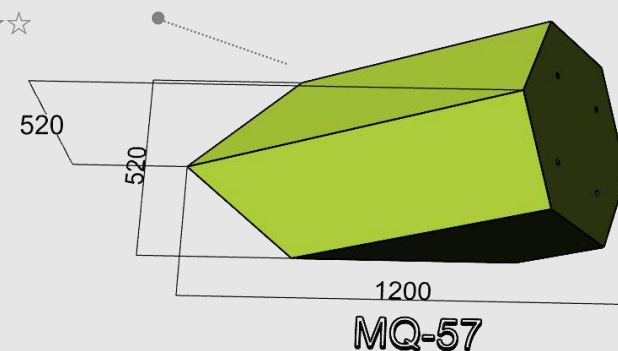

NUMBER·ID : MQ-57
NR.OF PIECES IN SET : 1
SIZE : 120*52*52
DIFFICULTY : ★★☆☆