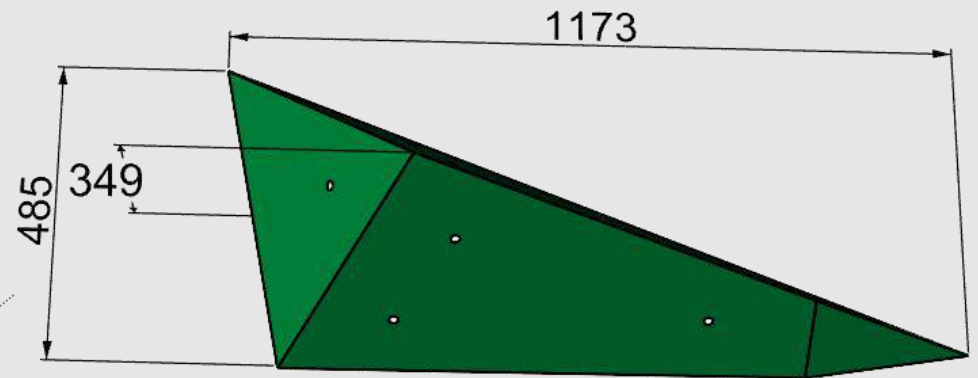

MQ-27

wooden polygon

木制多边形