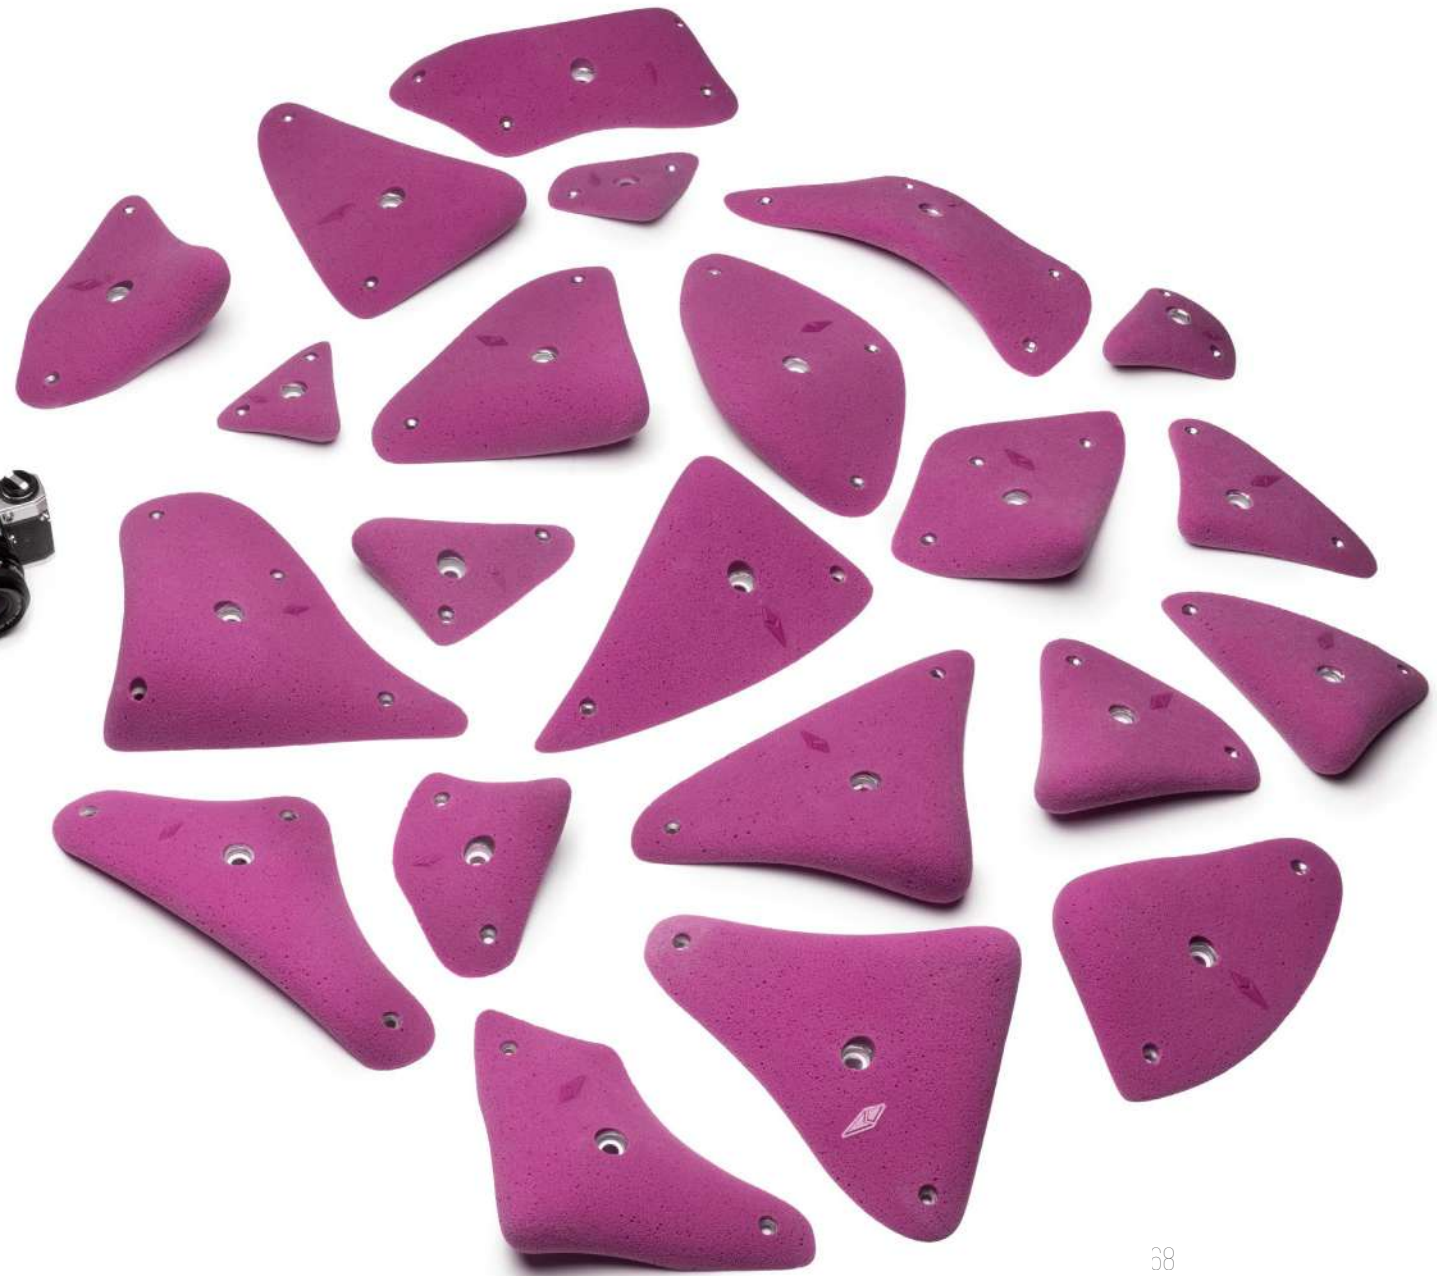

FRIED EGG 9
POCKET PINCH
QTY 1
SIZE XL
DIFFICULTY MODERATE

FRIED PACK

RANGING POCKETS WITH
MULTI-ANGLE PLACEMENT QTY 1
SIZE M-L
DIFFICULTY MODERATE

FRIED COMPLETE SET

QTY 10
SIZE M-XL
DIFFICULTY MODERATE

TIPIS
JUG PACK WITH BLOCKABLE OPTIONS
QTY 22
SIZE S-L
DIFFICULTY MODERATE

SQUEEZED LEDGES
SINGLE PAD PINCH RAIL
QTY 7
SIZE M
DIFFICULTY MODERATE

GEOS
QTY 46
SIZE XS-M
DIFFICULTY EASY-HARD

SINGLE HAND POCKET
JUGS, CRIMPS AND
FOOT HOLDS

POACHED EGGS
 FOUR FINGER MINI JUGS
 QTY 10
 SIZE S
 DIFFICULTY MODERATE