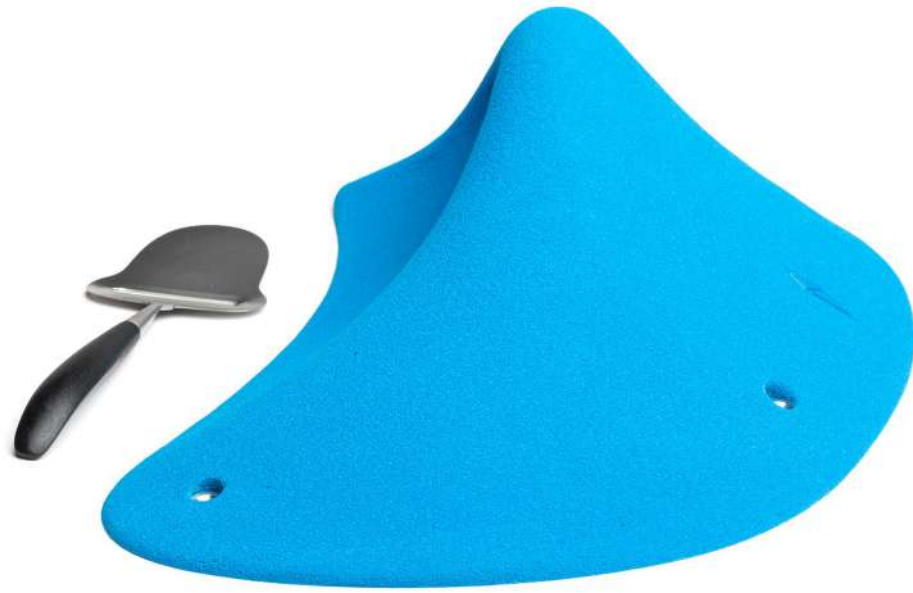

DUNES XL
WIDE PINCH RAIL
QTY 1
SIZE XXL
DIFFICULTY MODERATE

DUNES XXL
WIDE PINCH RAIL
QTY 1
SIZE XXL
DIFFICULTY MODERATE

DUNES LARGE
SKINNY PINCH RAIL
QTY 1
SIZE XL
DIFFICULTY MODERATE

FLAKES PACK
DEEP SLATE JUGS
QTY 2
SIZE M
DIFFICULTY EASY

FLAKES LARGE
DEEP SLATE JUGS
QTY 2
SIZE L
DIFFICULTY EASY

FLIPPERS
OPEN HAND EDGE RAILS
QTY 8
SIZE M-L
DIFFICULTY MODERATE

FOOTHOLDS SCREW ONS
MALL TECHNICAL CHIPS
QTY 19
SIZE XS
DIFFICULTY HARD

CHUNKS NATURAL FRICTION
PINCHES & CRIMPS
QTY 20
SIZE S
DIFFICULTY MODERATE

CRIMPS
COMFORTABLE SINGLE PAD CRIMPS
QTY 12
SIZE S
DIFFICULTY HARD

KNUCKLES 1
SLOPER DISH
QTY 1
SIZE L
DIFFICULTY MODERATE

KNUCKLES 2
MULTI SIDED DISH
QTY 1
SIZE XL
DIFFICULTY MODERATE

KNUCKLES 3
MULTI SIDED DISH
QTY 1
SIZE XL
DIFFICULTY MODERATE