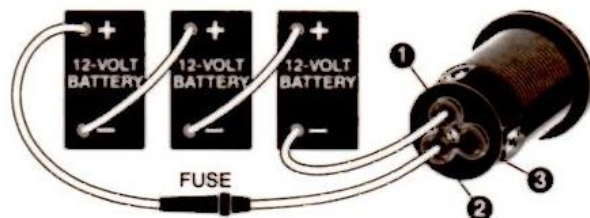

MARINCO Trolling Motor Plug & Receptacle
マリンコ製防水電源コネクタ 1 2 VCP

12V Configuration (Figure 1)

24V Configuration (Figure 2)

36V Configuration (Figure 3)

**12/24V (also 24/36V)
Configuration (Figure 4)**