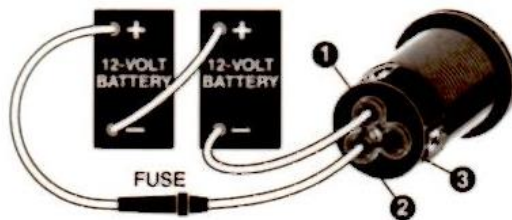

MARINCO Trolling Motor Plug & Receptacle
マリンコ製防水電源コネクタ 1 2 VCP

12V Configuration (Figure 1)

24V Configuration (Figure 2)

36V Configuration (Figure 3)

**12/24V (also 24/36V)
Configuration (Figure 4)**