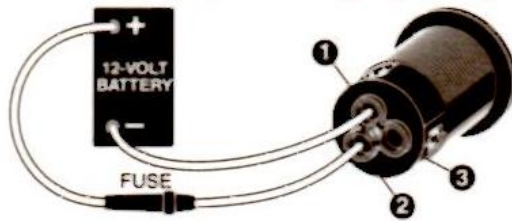

MARINCO Trolling Motor Plug & Receptacle
マリンコ製防水電源コネクタ 1 2 VCP

12V Configuration (Figure 1)

24V Configuration (Figure 2)

36V Configuration (Figure 3)

**12/24V (also 24/36V)
Configuration (Figure 4)**